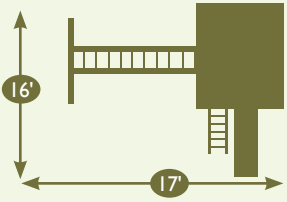

MODEL 242

- 6'x8' Playhouse
- 10' Wave Slide
- 3 Position Double Swing Beam with Climber Bars
- 2 Swings
- Plastic Glider
- Exit Ladder