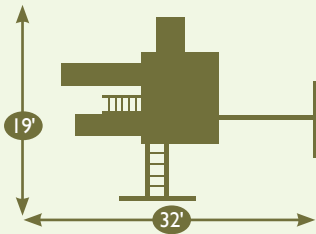

- 6'x8' Split Level Tower
- 5'x7' High Decks
- 10' Wave Slide
- 14' Scoop Wave Slide
- 4 Position Single Swing Beam
- 2 Swings
- Plastic Glider
- Full Bucket Baby Swing
- 7' Rock Wall
- 4'x6' Picnic Table
- 8' Climber Beam
- Exit Ladder