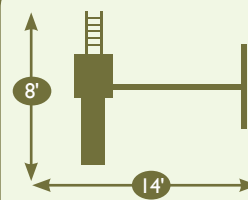

MODEL 270

- 4'x5' A-Frame Tower
- 10' Wave Slide
- Rock Wall
- Cargo Net
- Flat Steps
- Two 1 Position Extension Arms
- Tire Swing
- 1 Trapeze