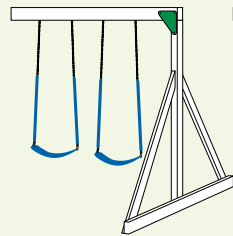

# CUSTOMIZE YOUR SWINGSET WITH OUR EXCITING OPTIONS.

You can choose any tower style in our catalog and add one or two swing beams. Swing beams are one, two, three or four positions. Choose a single beam or a double beam with climber bars in between.

Optional poly roof instead of our standard tarp roof.

Poly floors slats & roofs are available in green, blue or red.

Basketball Game can be added to all models

## BEAMS

2 Position Single Swing Beam

3 Position Single Swing Beam

4 Position Single Swing Beam

2 Position Climber Swing Beam

3 Position Climber Swing Beam

4 Position Climber Swing Beam