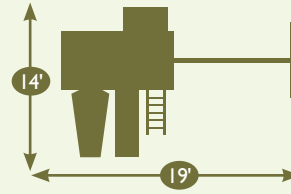

MODEL 285

- Split Level Tower
- 5' & 7' High Deck
- 4'x4' Lower Deck
- 4'x6' Top Deck
- 10' Wave Slide
- 3 Position Single Swing Beam
- 2 Swings
- Plastic Glider
- Picnic Table
- Basketball Game
- Trapeze Rings
- 5' Rock Wall