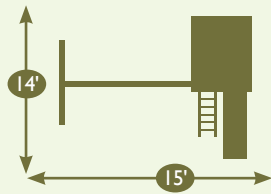

MODEL 238

- 4'x6' Tower
- 10' Wave Slide
- 3 Position Single Swing Beam
- Two Swings
- 1 Trapeze