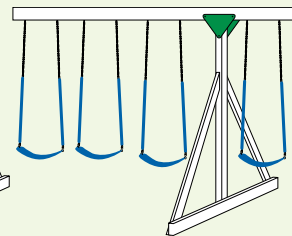

# CUSTOMIZE YOUR SWINGSET WITH OUR EXCITING OPTIONS.

You can choose any tower style in our catalog and add one or two swing beams. Swing beams are one, two, three or four positions. Choose a single beam or a double beam with climber bars in between.

Optional poly roof instead of our standard tarp roof.

Poly floors slats & roofs are available in green, blue or red.

Basketball Game can be added to all models

## BEAMS

2 Position Single Swing Beam

3 Position Single Swing Beam

4 Position Single Swing Beam

2 Position Climber Swing Beam

3 Position Climber Swing Beam

4 Position Climber Swing Beam