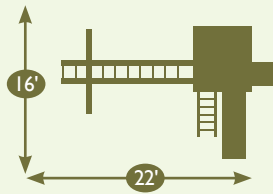

MODEL 216

- 6'X8' Playhouse
- 4 Position Double Swing Beam With Climber Bars
- 5' Rock Wwall
- 10' Wave Slide
- 1 Swing
- 1 Plastic Glider
- 1 Full Bucket Baby Swing
- 1 Trapeze
- Exit Ladder