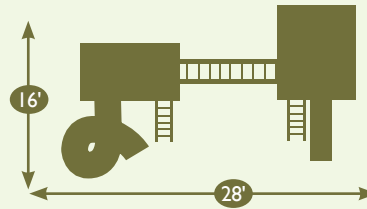

MODEL 212

- 6'x8' Split Level Tower
- 5' & 7' High deck
- 6'x8' Playhouse
- 4 Position Double Swing Beam with Climber Bars
- 5' Wave Slide
- 2 Swings
- Plastic Glider
- Full Bucket Baby Swing
- Turbo Tube Slide
- 5' Rock Wall
- Exit Ladder