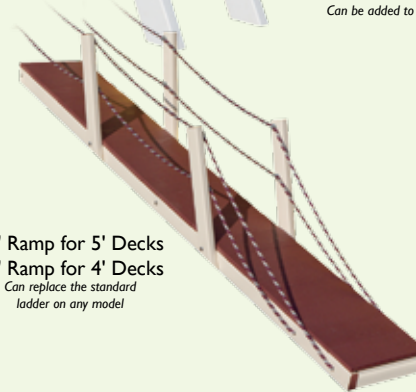

# OTHER ADD-ONS

Hand Rail

7' Rock Wall  
 For use with 7' deck

5' Rock Wall  
 Can be added to any model

12' Ramp for 5' Decks  
 10' Ramp for 4' Decks  
 Can replace the standard ladder on any model

Cargo Net