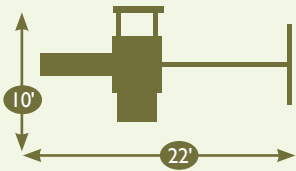

- 3'x3' A-Frame Tower
- 5' High Deck
- 10' Wave Slide
- 3 Position Single Swing Beam
- 2 Swings
- Full Bucket Baby Swing
- Tire Swing
- 5' Rock Wall