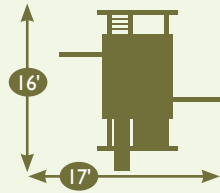

### MODEL 292

- 6'x8' Tower
- 5' High Deck
- 10' Wave Slide
- 4 Position Single Swing Beam
- 2 Swings
- Plastic Glider
- Full Bucket Baby Swing