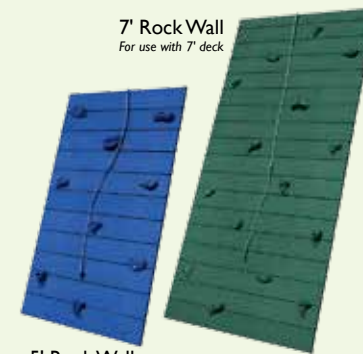

# SWING OPTIONS

Belt Swing

Full Bucket Baby Swing

Baby Swing

Heavy-Duty Baby Swing

Trapeze

Lawn Swing

Vinyl Glider

Plastic Glider

Daisy Disk

2 Chain Vertical Tire Swing

4 Chain Horizontal Tire Swing

Buoy Ball

# OTHER ADD-ONS

Hand Rail

7' Rock Wall  
 For use with 7' deck

5' Rock Wall  
 Can be added to any model

12' Ramp for 5' Decks  
 10' Ramp for 4' Decks  
 Can replace the standard ladder on any model

Cargo Net