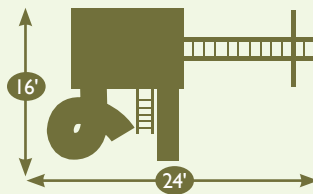

MODEL 226

- 6'x8' Tower
- 5' & 7' High Decks
- Poly Roof
- 10' Wave Slide
- Turbo Tube Slide
- Exit Ladder
- 4 Position Double Swing Beam with Climber Bars
- 2 Swings
- Plastic Glider
- Full Bucket Baby Swing
- 5' Rock Wall