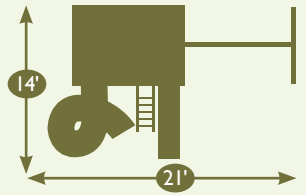

MODEL 228

- 6'x8' Tower
- 5' & 7' High Decks
- 10' Wave Slide
- Turbo Tube Slide
- 3 Position Single Swing Beam
- 2 Swings
- 1 Trapeze