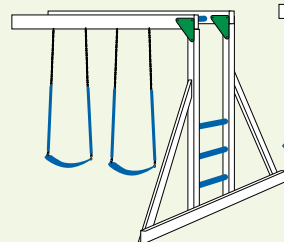

# CUSTOMIZE YOUR SWINGSET WITH OUR EXCITING OPTIONS.

You can choose any tower style in our catalog and add one or two swing beams. Swing beams are one, two, three or four positions. Choose a single beam or a double beam with climber bars in between.

Optional poly roof instead of our standard tarp roof.

Poly floors slats & roofs are available in green, blue or red.

Basketball Game can be added to all models

## BEAMS

2 Position Single Swing Beam

3 Position Single Swing Beam

4 Position Single Swing Beam

2 Position Climber Swing Beam

3 Position Climber Swing Beam

4 Position Climber Swing Beam

## SLIDES

Slides are available in   

14' Turbo  
Can be added to any 7' deck

14' Scoop Wave Slide  
Can be added to any 7' deck

8' Wave Slide  
For any 4' deck

10' Wave Slide  
For any 5' deck

10' Rave Slide  
For any 5' deck