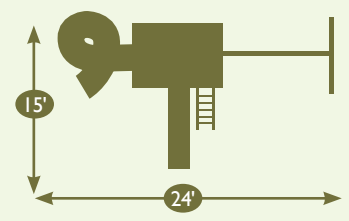

## MODEL 280

- 6'x8' Split Level Tower
- 4'x5' Tower
- Covered Catwalk
- 8' Wave Slide
- 10' Wave Slide
- Turbo Tube Slide
- 14' Scoop Wave Slide
- 2 Position Double Climber Beam
- 4 Position Double Climber Beam
- 3 Swings
- Lawn Swing
- Plastic Glider
- Baby Swing
- 10' Ramp
- 5' & 7' Rock Wall