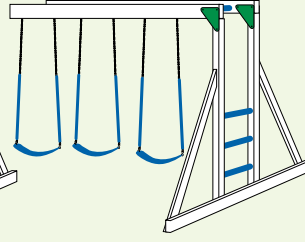

# CUSTOMIZE YOUR SWINGSET WITH OUR EXCITING OPTIONS.

You can choose any tower style in our catalog and add one or two swing beams. Swing beams are one, two, three or four positions. Choose a single beam or a double beam with climber bars in between.

Optional poly roof instead of our standard tarp roof.

Poly floors slats & roofs are available in green, blue or red.

Basketball Game can be added to all models

## BEAMS

2 Position Single Swing Beam

3 Position Single Swing Beam

4 Position Single Swing Beam

2 Position Climber Swing Beam

3 Position Climber Swing Beam

4 Position Climber Swing Beam

## SLIDES

Slides are available in   

14' Turbo  
Can be added to any 7' deck

14' Scoop Wave Slide  
Can be added to any 7' deck

8' Wave Slide  
For any 4' deck

10' Wave Slide  
For any 5' deck

10' Rave Slide  
For any 5' deck