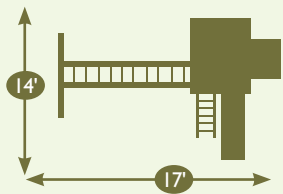

MODEL 236

- 4'x6' Tower
- Poly Roof
- 10' Wave Slide
- 3 Position Double Swing Beam With Climber Bars
- Two Swings
- Plastic Glider
- 5' Rock Wall
- Exit Ladder