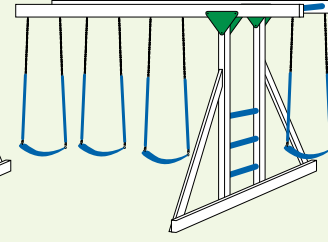

# CUSTOMIZE YOUR SWINGSET WITH OUR EXCITING OPTIONS.

You can choose any tower style in our catalog and add one or two swing beams. Swing beams are one, two, three or four positions. Choose a single beam or a double beam with climber bars in between.

Optional poly roof instead of our standard tarp roof.

Poly floors slats & roofs are available in green, blue or red.

Basketball Game can be added to all models

## BEAMS

2 Position Single Swing Beam

3 Position Single Swing Beam

4 Position Single Swing Beam

2 Position Climber Swing Beam

3 Position Climber Swing Beam

4 Position Climber Swing Beam

## SLIDES

Slides are available in   

14' Turbo  
Can be added to any 7' deck

14' Scoop Wave Slide  
Can be added to any 7' deck

8' Wave Slide  
For any 4' deck

10' Wave Slide  
For any 5' deck

10' Rave Slide  
For any 5' deck