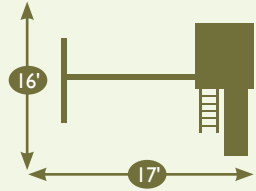

MODEL 218

Overall size: 17'x16'

- 6'x8' Playhouse
- 10' Wave Slide
- 3 Position Single Swing Beam
- 2 Swings
- 1 Trapeze