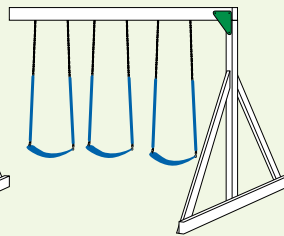

# CUSTOMIZE YOUR SWINGSET WITH OUR EXCITING OPTIONS.

You can choose any tower style in our catalog and add one or two swing beams. Swing beams are one, two, three or four positions. Choose a single beam or a double beam with climber bars in between.

Optional poly roof instead of our standard tarp roof.

Poly floors slats & roofs are available in green, blue or red.

Basketball Game can be added to all models

## BEAMS

2 Position Single Swing Beam

3 Position Single Swing Beam

4 Position Single Swing Beam

2 Position Climber Swing Beam

3 Position Climber Swing Beam

4 Position Climber Swing Beam