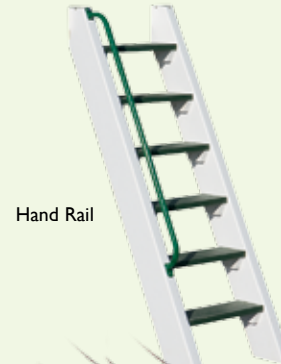

Plastic Glider

Daisy Disk

2 Chain Vertical Tire Swing

4 Chain Horizontal Tire Swing

Buoy Ball

# OTHER ADD-ONS

Hand Rail

7' Rock Wall  
 For use with 7' deck

5' Rock Wall  
 Can be added to any model

12' Ramp for 5' Decks  
 10' Ramp for 4' Decks  
 Can replace the standard ladder on any model

Cargo Net