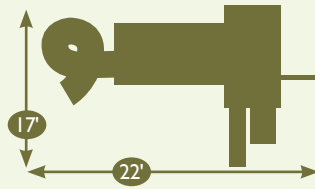

MODEL 262

- 4'x5' A-Frame Tower
- 10' Wave Slide,
- Rock Wall
- Cargo Net
- Flat Steps
- 1 Position Extension Arm
- 2 Position Double Beam
- Climber Bars
- Covered Catwalk
- Turbo Tube Slide
- 1 Tire Swing
- 2 Swings
- Trapeze Bar