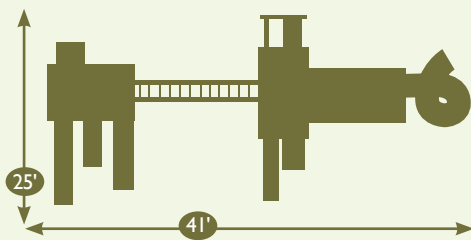

## MODEL 280

- 6'x8' Split Level Tower
- 4'x5' Tower
- Covered Catwalk
- 8' Wave Slide
- 10' Wave Slide
- Turbo Tube Slide
- 14' Scoop Wave Slide
- 2 Position Double Climber Beam
- 4 Position Double Climber Beam
- 3 Swings
- Lawn Swing
- Plastic Glider
- Baby Swing
- 10' Ramp
- 5' & 7' Rock Wall