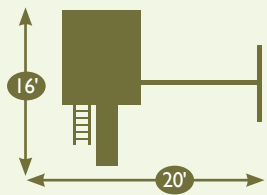

- 6'x8' Tower
- 5' High Deck
- 10' Wave Slide
- 4 Position Single Swing Beam
- 2 Swings
- Plastic Glider
- Full Bucket Baby Swing