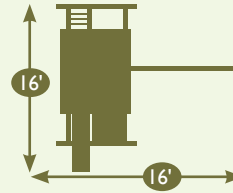

MODEL 268

- 4'x5' A-frame tower
- 5' High Deck
- 10' Wave Slide
- 3 Position Single Swing Beam
- 2 Swings
- Trapeze
- Tire Swing
- Rock Wall
- Cargo Net