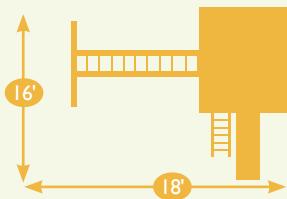

MODEL 203

- 6' x 8' Tower
- 5' High Deck
- 3 Position Double Swing Beam with Climbing Bars
- 2 Swings
- Plastic Glider
- Exit Ladder
- 10' Slide