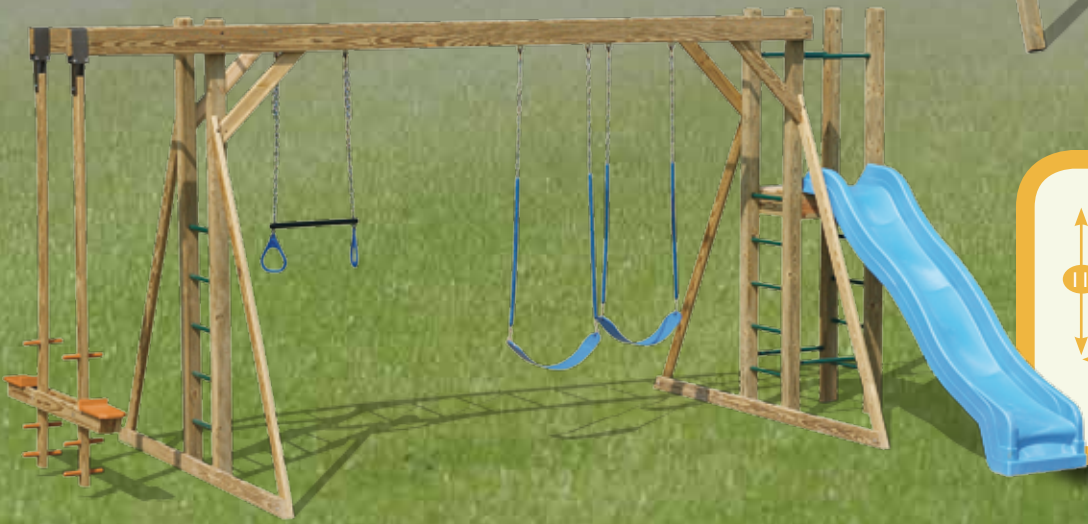

MODEL 301

- 2'x2' Tower
- Swing & Climber Set
- Trapeze
- 2 Swings
- Wood Glider
- Tower
- 8' Wave Slide