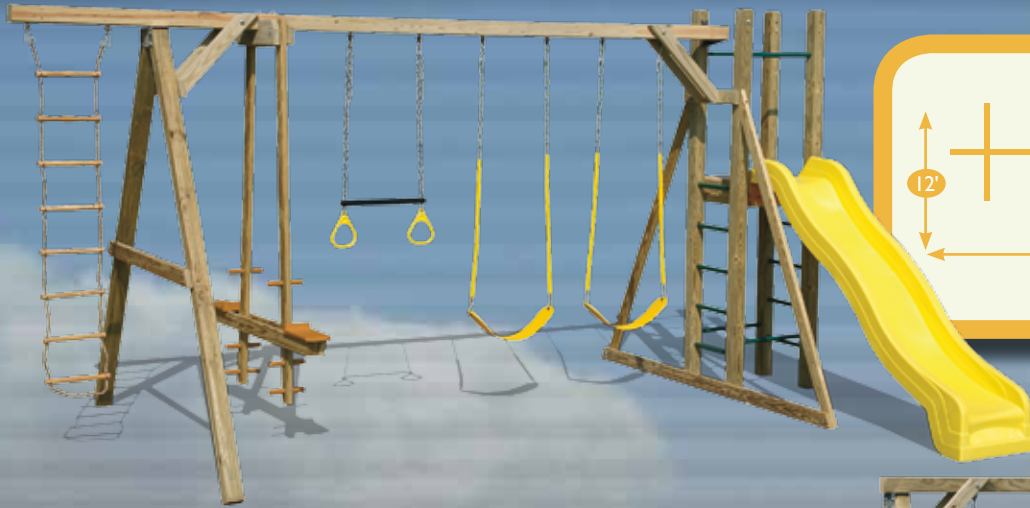

MODEL 901

- 2'x2' Tower
- 8' Wave Slide
- 5 Position Single Swing Beam
- 2 Swings
- Trapeze
- Trapeze
- Wood Glider
- Rope Ladder

MODEL 1051

- 2'x2' Tower
- 2 Position Single Swing Beam
- 2 Swings
- 8' Wave Slide