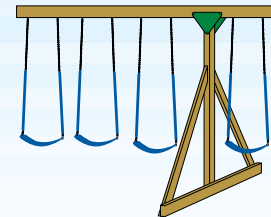

# CUSTOMIZE YOUR SWINGSET WITH OUR EXCITING OPTIONS.

You can choose any tower style in our catalog and add one or two swing beams. Swing beams are one, two, three or four positions. Choose a single beam (pg. 18-20) or a double beam with climber bars in between (pg. 2-17)

Optional poly roof instead of our standard tarp roof.

Optional poly floors slats & roofs are available in green, blue or red.

Basketball Game can be added to all models

## BEAMS

2 Position Single Swing Beam

3 Position Single Swing Beam

4 Position Single Swing Beam

2 Position Climber Swing Beam

3 Position Climber Swing Beam

4 Position Climber Swing Beam

## SLIDES

Slides are available in ● ● ●

14' Turbo  
Can be added to any 7' deck

14' Scoop Wave Slide  
Can be added to any 7' deck

8' Wave Slide  
For any 4' deck

10' Wave Slide  
For any 5' deck

10' Rave Slide  
For any 5' deck