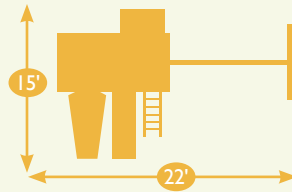

### MODEL 202

- 6' x 8' Tower
- 5' Deck
- 10' Wave Slide
- 3 Position Single Swing Beam
- 2 Swings
- 1 Trapeze

MODEL 1202

- 6' x 8' Split Level Tower
- 6' x 8' Playhouse
- Turbo Tube Slide
- 10' Wave Slide
- Lawn Swing
- Wood Glider
- Two Swings
- Two Exit Ladders