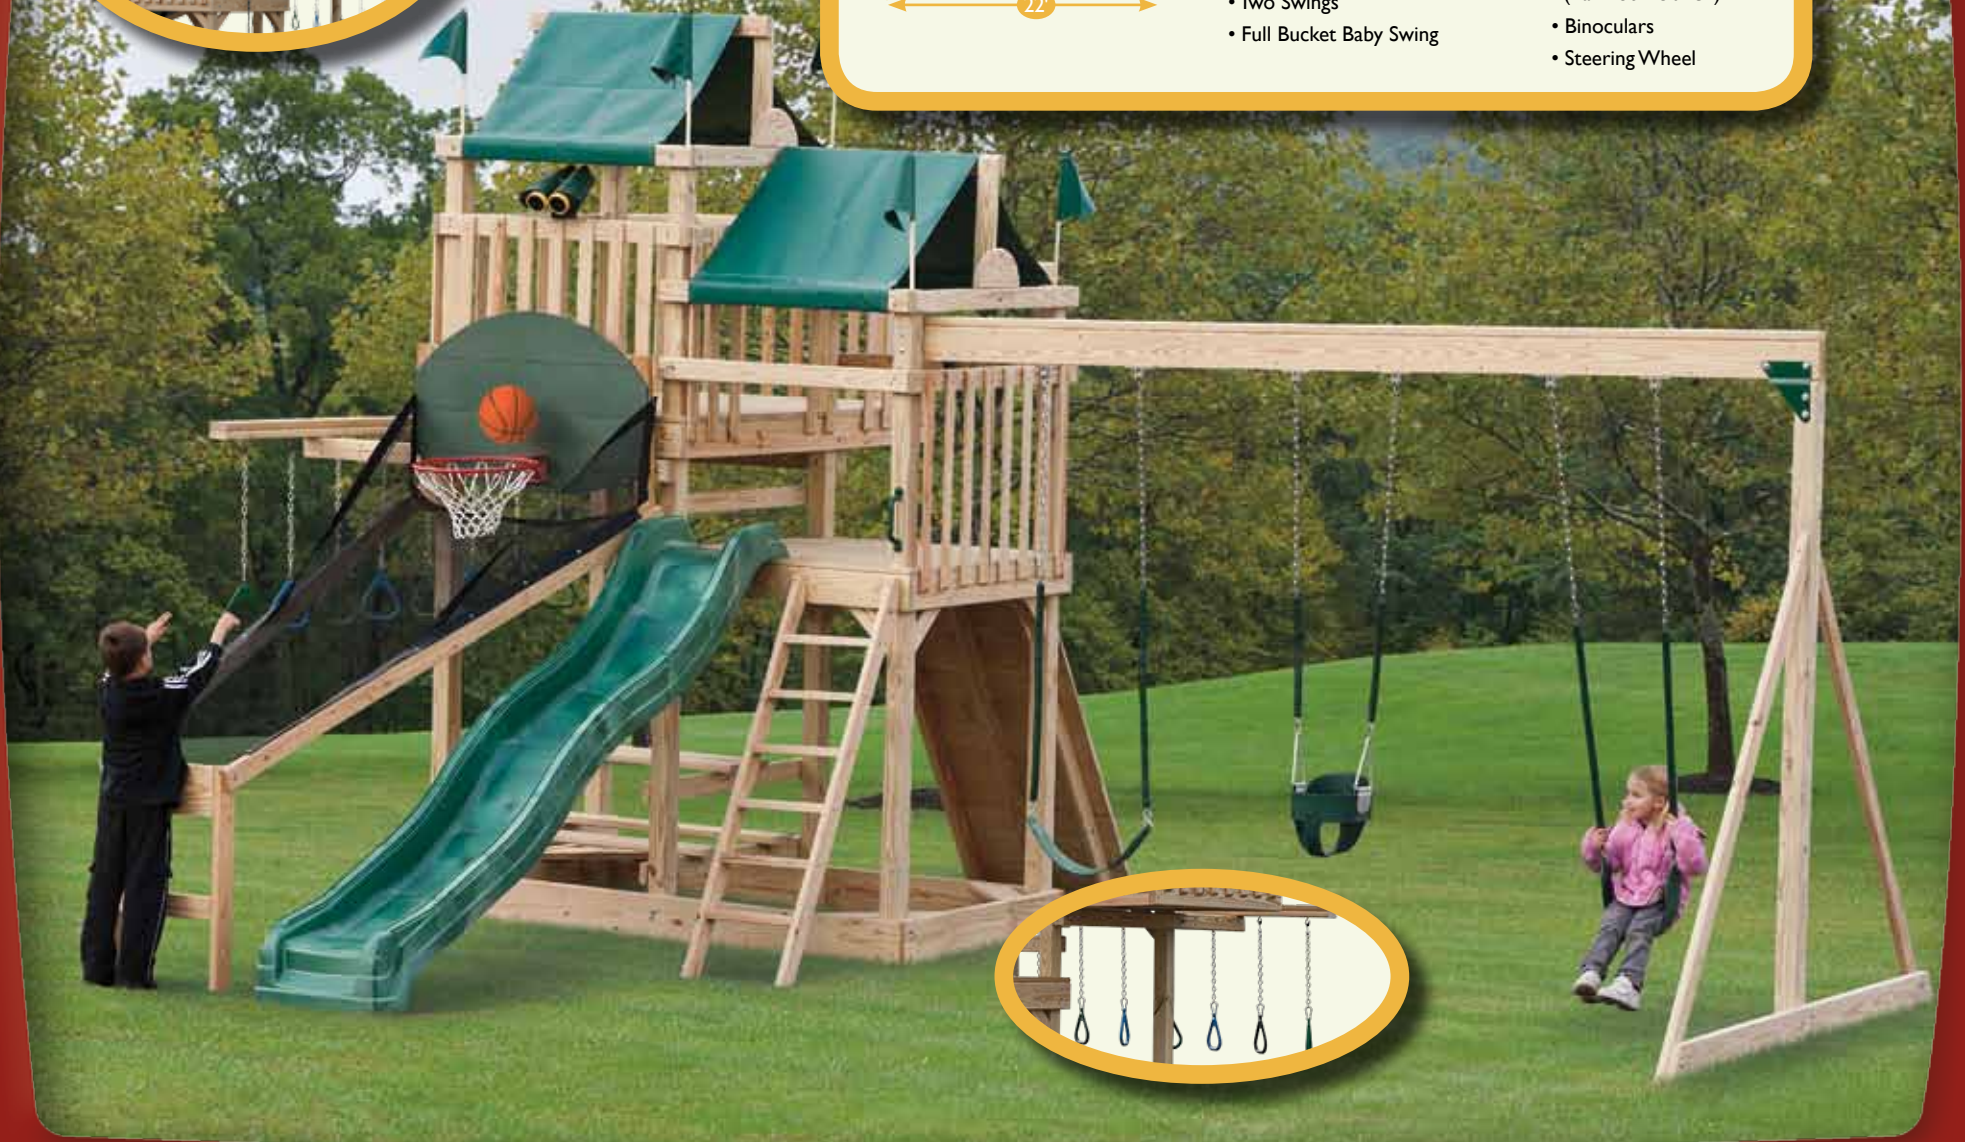

## MODEL 1401

- 4' x 8' Tower
- 5' & 7' High Decks
- 4' x 4' Bottom Deck
- 4' x 6' Top Deck
- 3 Position Single Beam
- Two Swings
- Full Bucket Baby Swing
- 10' Wave Slide
- Picnic Table
- 5' Rock Wall
- 8 Trapeze Rings
- Basketball Game (Ball not included)
- Binoculars
- Steering Wheel