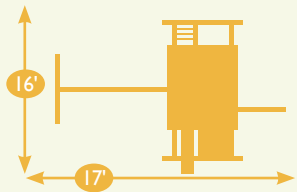

MODEL 1601

- 4'x5' A-Frame Tower
- 5' High Deck
- 10' Wave Slide
- 2 Position Single Swing Beam
- Extension Arm
- 2 Swings
- Trapeze
- Tire Swing
- 5' Rock Wall
- Cargo Net