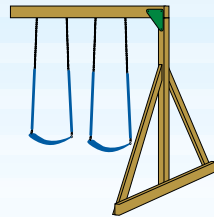

# CUSTOMIZE YOUR SWINGSET WITH OUR EXCITING OPTIONS.

You can choose any tower style in our catalog and add one or two swing beams. Swing beams are one, two, three or four positions. Choose a single beam (pg. 18-20) or a double beam with climber bars in between (pg. 2-17)

Optional poly roof instead of our standard tarp roof.

Optional poly floors slats & roofs are available in green, blue or red.

Basketball Game can be added to all models

## BEAMS

2 Position Single Swing Beam

3 Position Single Swing Beam

4 Position Single Swing Beam

2 Position Climber Swing Beam

3 Position Climber Swing Beam

4 Position Climber Swing Beam

## SLIDES

Slides are available in ● ● ●

14' Turbo  
Can be added to any 7' deck

14' Scoop Wave Slide  
Can be added to any 7' deck

8' Wave Slide  
For any 4' deck

10' Wave Slide  
For any 5' deck

10' Rave Slide  
For any 5' deck