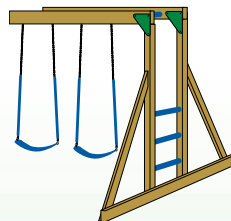

# CUSTOMIZE YOUR SWINGSET WITH OUR EXCITING OPTIONS.

You can choose any tower style in our catalog and add one or two swing beams. Swing beams are one, two, three or four positions. Choose a single beam (pg. 18-20) or a double beam with climber bars in between (pg. 2-17)

## BEAMS

2 Position Single Swing Beam

3 Position Single Swing Beam

4 Position Single Swing Beam

2 Position Climber Swing Beam

3 Position Climber Swing Beam

4 Position Climber Swing Beam

## SLIDES

Slides are available in ● ● ●

14' Turbo  
Can be added to any 7' deck

14' Scoop Wave Slide  
Can be added to any 7' deck

8' Wave Slide  
For any 4' deck

10' Wave Slide  
For any 5' deck

10' Rave Slide  
For any 5' deck