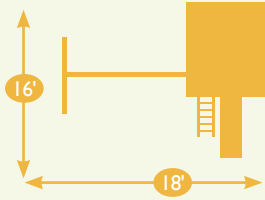

MODEL 1252

- 6' x 8' Enclosed Playhouse
- 10' Wave Slide
- 3 Position Single Swing Beam
- 2 Swings
- 1 Trapeze