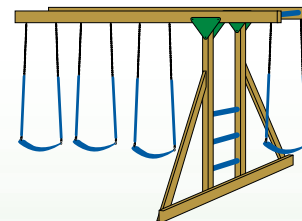

# CUSTOMIZE YOUR SWINGSET WITH OUR EXCITING OPTIONS.

You can choose any tower style in our catalog and add one or two swing beams. Swing beams are one, two, three or four positions. Choose a single beam (pg. 18-20) or a double beam with climber bars in between (pg. 2-17)

Optional poly roof instead of our standard tarp roof.

Optional poly floors slats & roofs are available in green, blue or red.

Basketball Game can be added to all models

## BEAMS

2 Position Single Swing Beam

3 Position Single Swing Beam

4 Position Single Swing Beam

2 Position Climber Swing Beam

3 Position Climber Swing Beam

4 Position Climber Swing Beam

## SLIDES

Slides are available in ● ● ●

14' Turbo  
Can be added to any 7' deck

14' Scoop Wave Slide  
Can be added to any 7' deck

8' Wave Slide  
For any 4' deck

10' Wave Slide  
For any 5' deck

10' Rave Slide  
For any 5' deck