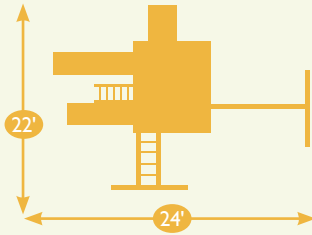

MODEL 1851

- 4' x 8' Spit Level Tower
- 5' & 7' High Decks
- 10' Wave Slide
- Turbo Tube Slide
- 3 Position Single Swing Beam
- 2 Swings
- Trapeze
- 8' Climber Beam
- Exit Ladder