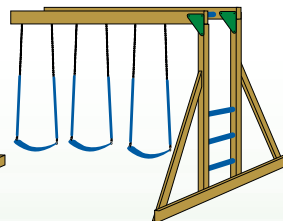

# CUSTOMIZE YOUR SWINGSET WITH OUR EXCITING OPTIONS.

You can choose any tower style in our catalog and add one or two swing beams. Swing beams are one, two, three or four positions. Choose a single beam (pg. 18-20) or a double beam with climber bars in between (pg. 2-17)

Optional poly roof instead of our standard tarp roof.

Optional poly floors slats & roofs are available in green, blue or red.

Basketball Game can be added to all models

## BEAMS

2 Position Single Swing Beam

3 Position Single Swing Beam

4 Position Single Swing Beam

2 Position Climber Swing Beam

3 Position Climber Swing Beam

4 Position Climber Swing Beam

## SLIDES

Slides are available in ● ● ●

14' Turbo  
Can be added to any 7' deck

14' Scoop Wave Slide  
Can be added to any 7' deck

8' Wave Slide  
For any 4' deck

10' Wave Slide  
For any 5' deck

10' Rave Slide  
For any 5' deck