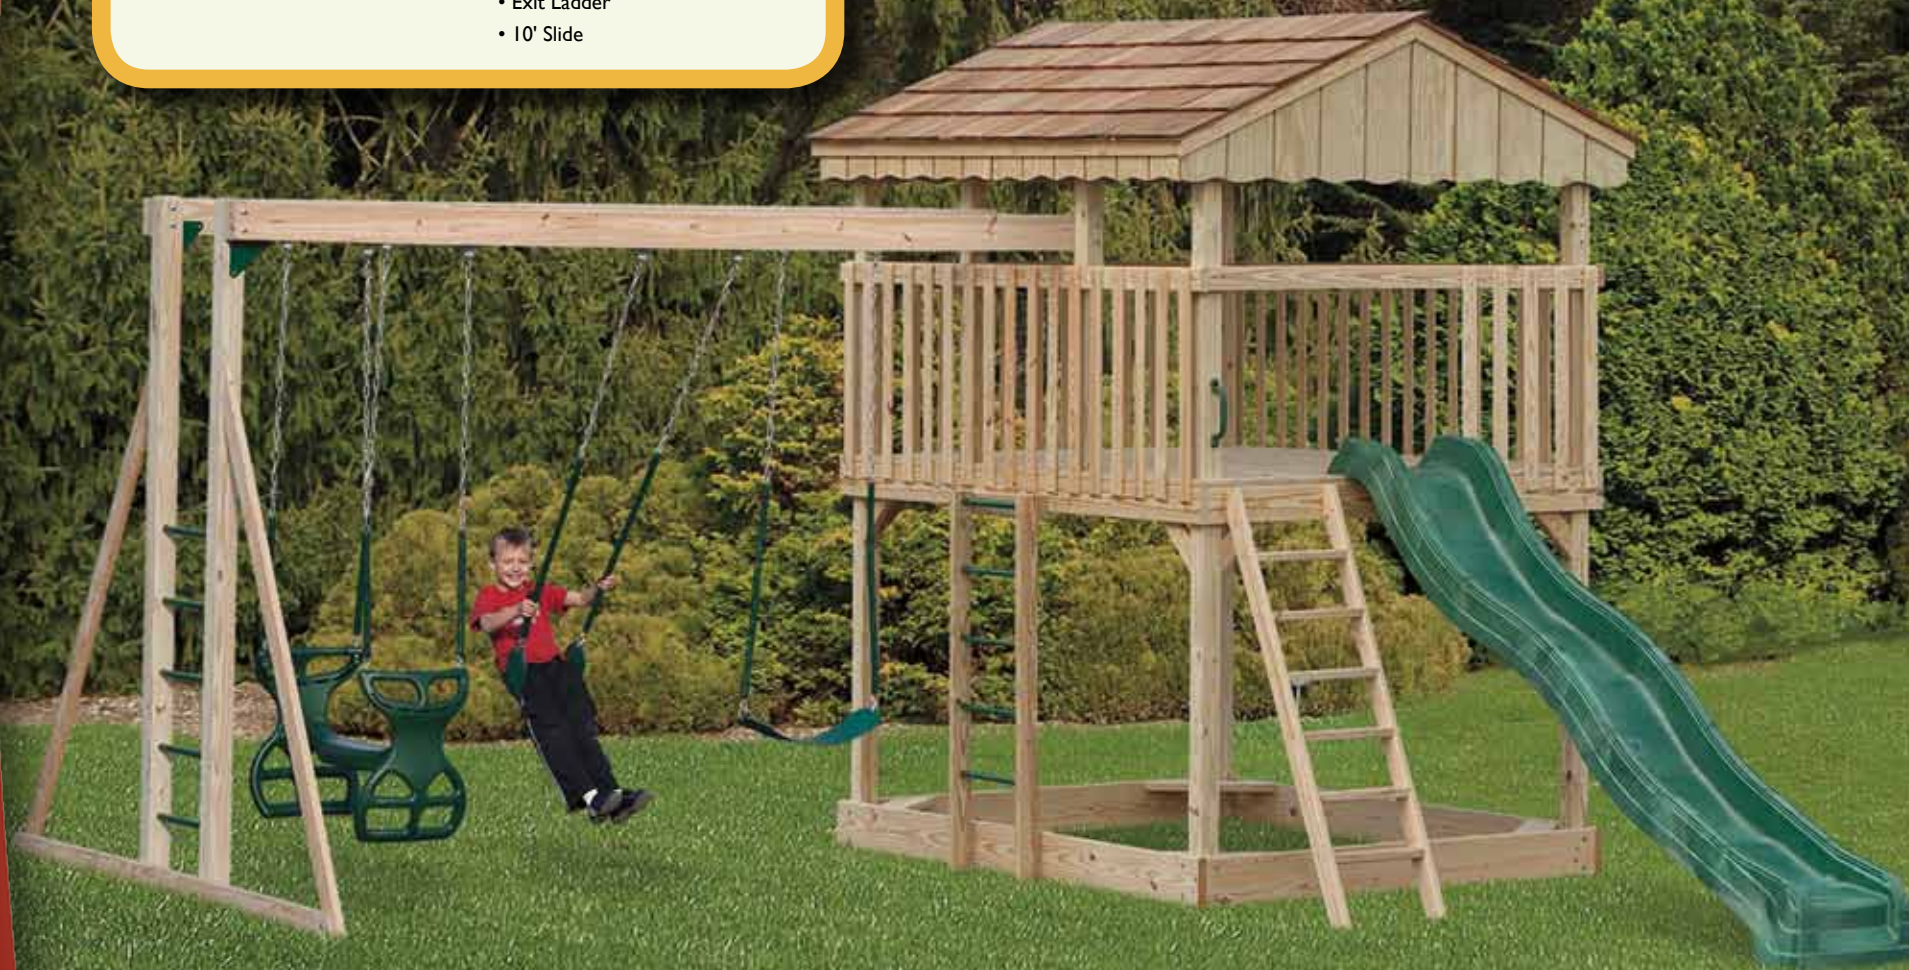

- 6' x 8' Tower
- 5' High Deck
- 3 Position Double Swing Beam with Climbing Bars
- 2 Swings
- Plastic Glider
- Exit Ladder
- 10' Slide