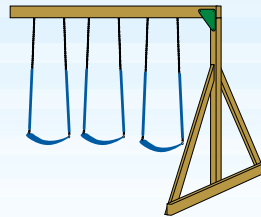

# CUSTOMIZE YOUR SWINGSET WITH OUR EXCITING OPTIONS.

You can choose any tower style in our catalog and add one or two swing beams. Swing beams are one, two, three or four positions. Choose a single beam (pg. 18-20) or a double beam with climber bars in between (pg. 2-17)

Optional poly roof instead of our standard tarp roof.

Optional poly floors slats & roofs are available in green, blue or red.

Basketball Game can be added to all models

## BEAMS

2 Position Single Swing Beam

3 Position Single Swing Beam

4 Position Single Swing Beam

2 Position Climber Swing Beam

3 Position Climber Swing Beam

4 Position Climber Swing Beam

## SLIDES

Slides are available in ● ● ●

14' Turbo  
Can be added to any 7' deck

14' Scoop Wave Slide  
Can be added to any 7' deck

8' Wave Slide  
For any 4' deck

10' Wave Slide  
For any 5' deck

10' Rave Slide  
For any 5' deck