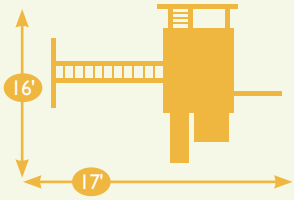

MODEL 1602

- 4'x5' A-Frame Tower
- 10' Wave Slide
- Rock Wall
- Cargo Net
- 1 Position Extension Arm
- 2 Position Double Beam with Climber Bars
- 2 Swings
- Tire Swing
- Trapeze Bar