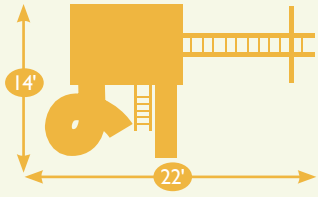

MODEL 1903

- 6'x8' Split Level Tower
- 5' & 7' High Decks
- 10' Wave Slide
- Turbo Tube Slide
- 4 Position Double Swing Beam with Climber Bars
- 2 Swings
- Lawn Swing
- Wood Glider
- Exit Ladder