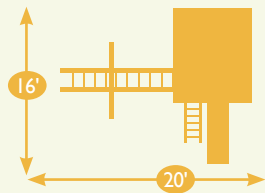

MODEL 1253

- 6'x8' Enclosed Playhouse
- 10' Wave Slide
- 4 Position Double Swing Beam with Climber Bars
- 2 Swings
- Lawn Swing
- Wood Glider
- Exit Ladder