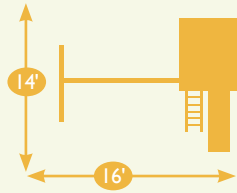

MODEL 802

- 4' x 6' Tower
- 5' High Deck
- 3 Position Single Swing Beam
- Two Swings
- 1 Trapeze
- 10' Slide