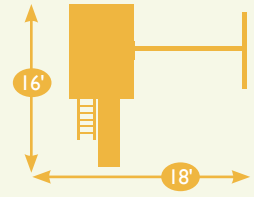

MODEL 202

- 6' x 8' Tower
- 5' Deck
- 10' Wave Slide
- 3 Position Single Swing Beam
- 2 Swings
- 1 Trapeze