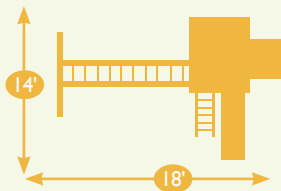

## MODEL 802

- 4' x 6' Tower
- 5' High Deck
- 3 Position Single Swing Beam
- Two Swings
- 1 Trapeze
- 10' Slide

## MODEL 803

- 4' x 6' Tower
- 5' High Deck
- 3 Position Double Swing Beam with Climber Bars
- Exit Ladder
- 2 Swings
- Plastic Glider
- 10' Wave Slide
- 5' Rock Wall