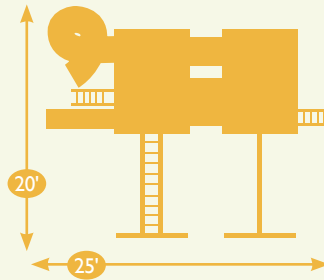

MODEL 1801

- Two 6' x 8' Split Level Towers
- 5' & 7' High Decks
- 5' Bridge
- 5' Tunnel
- 10' Wave Slide
- Turbo Tube Slide
- 3 Position Single Swing Beam
- 2 Swings
- Full Bucket Baby Swing
- 8' Climber Beam
- Exit Ladder